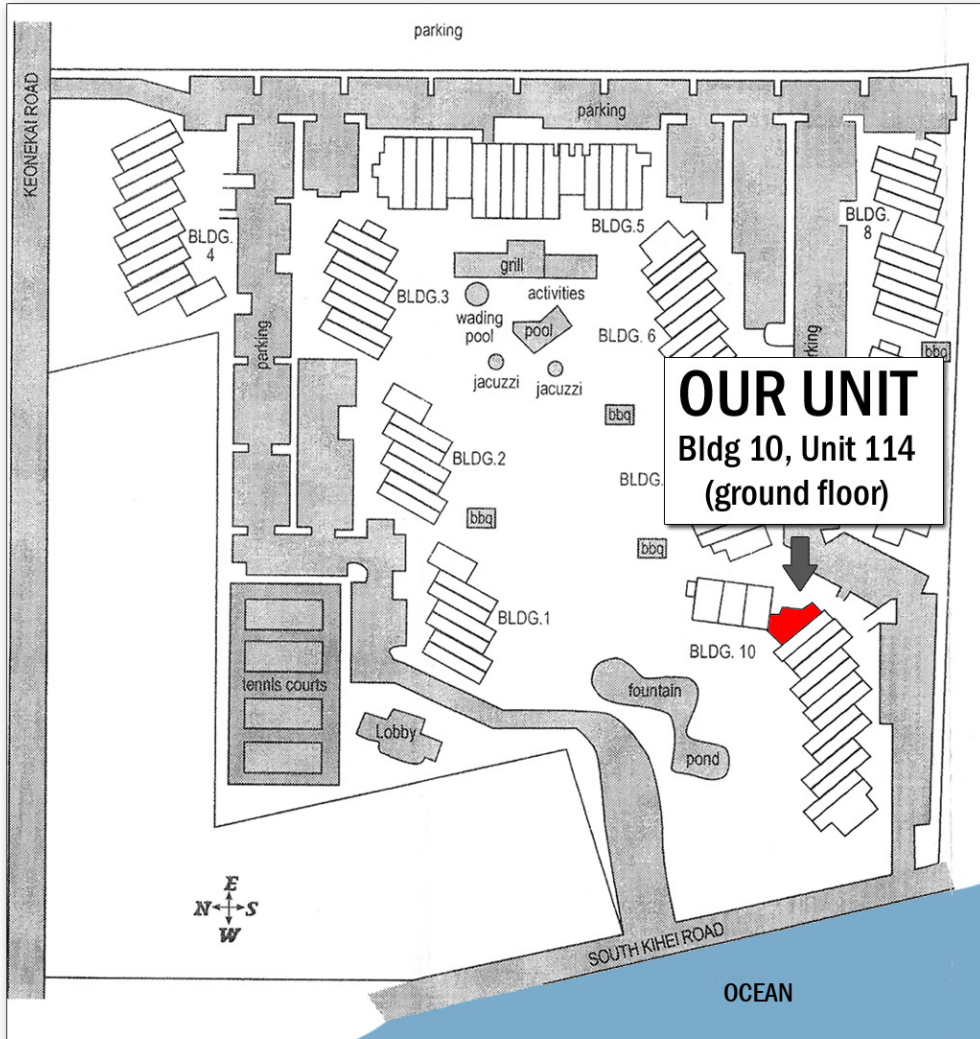

Resort Amenities

- :: Travel and activity desks
- :: Tennis courts (4)
- :: Volleyball
- :: Swimming pool
- :: Children's pool
- :: Sundeck
- :: Jet spa whirlpools (2)
- :: Barbecue areas (8)
- :: Complimentary parking
- :: Soft drink machine

CONTACT INFORMATION

Steve Miller
2343 Yale Avenue East
Seattle, Washington 98102
206-325-8079
206-852-5010 mobile

UNIT INFORMATION

Our beautiful unit is well-maintained and in excellent condition. One of only 3 such units in the complex, our condo unit is/has:

- :: Very spacious, ground unit with nearly 1250 square feet with an extra large living room! (This is unusually large in comparison to other units in the complex.)
- :: New Kitchen and Bathroom cabinets
- :: High-speed Internet available in unit (extra charge will apply)
- :: CD / DVD player with theater sound
- :: A patio
- :: Sleeps 6 comfortably with 2 bedrooms and a queen sofa convertible in the living room
- :: 2 newly refinished bathrooms
- :: Fully furnished and equipped for cooking and entertaining
- :: New air conditioning unit
- :: Updated with tile throughout except bedrooms
- :: A small view of the ocean and sunsets
- :: Includes one reserved parking place
- :: NEW full-size washer and dryer in unit
- :: A non-smoking / no pets policy

RESERVATIONS: 206-325-8079 / 206-852-5010